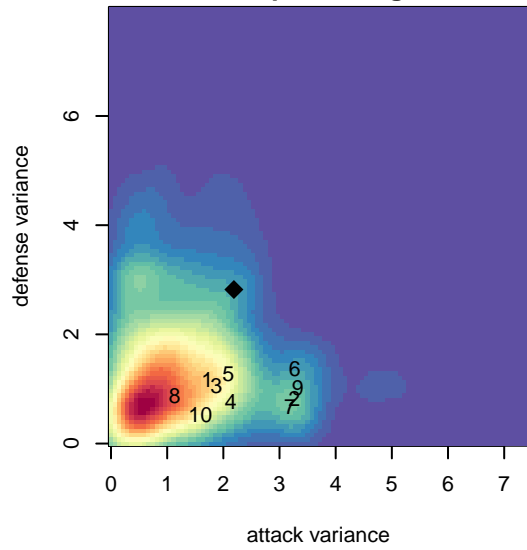

# NW United Black B00

NW United FC  
 Burlington, WA  
 B00 total strength=1526  
 attack=16.86 defense=9.08  
 fall league = RCL B00 Div 3  
 notes= Martin 2013-6

alt names used:  
 NWU BU-17 Martin  
 NorthWest United B00 A Black  
 NORTHWEST UNITED NWU 00 MARTIN (WA)  
 NWU Black / Martin  
 NORTHWEST UNITED NWU 00 BLACK (WA)  
 NorthWest United B00 A Black

**NW United Black B00**  
 Dots are actual minus expected GF (blue circles) and GA (red triangles).  
 Blue line is smoothed change in attack strength. Red is smoothed change in defense strength.

**attack and defense variance (black dot)  
relative to other teams  
and top 10 in region**