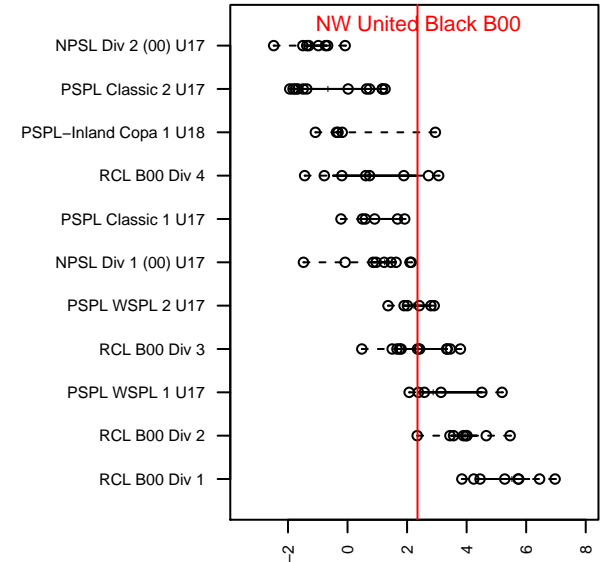

**attack and defense rating
relative to others at age
and all opponents in last 13 months**