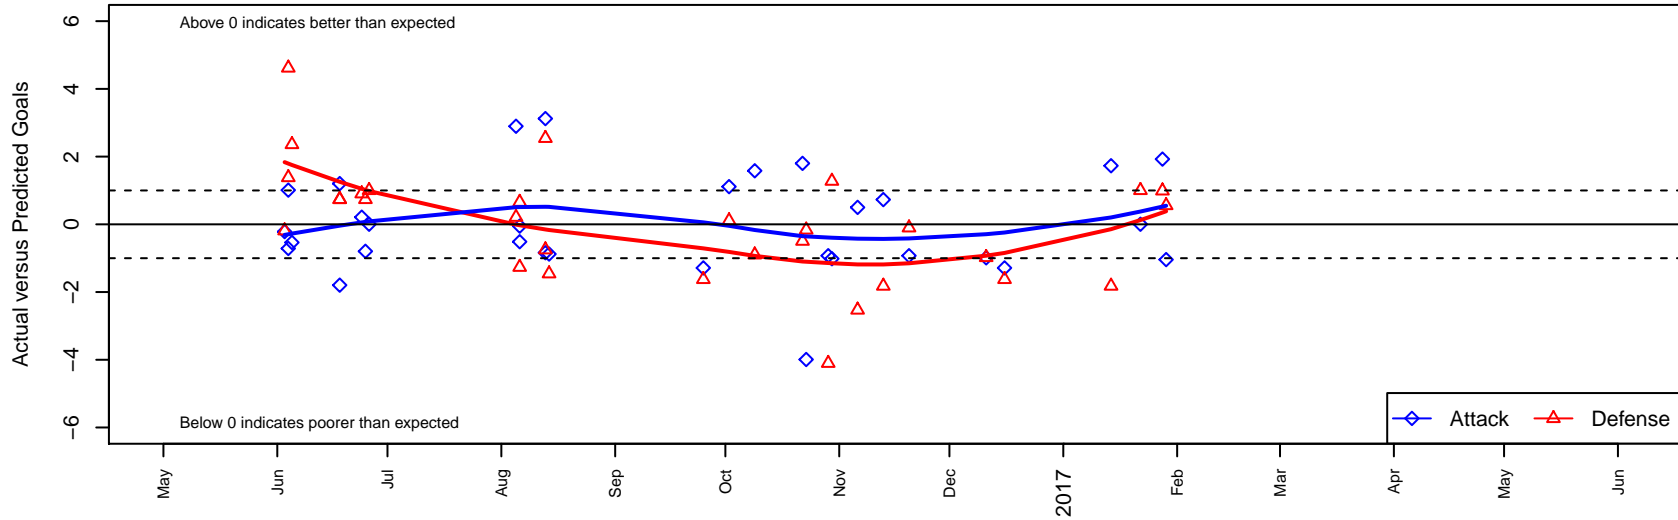

# NW United Black B00

NW United FC  
 Burlington, WA  
 B00 total strength=1526  
 attack=16.86 defense=9.08  
 fall league = RCL B00 Div 3  
 notes= Martin 2013-6

alt names used:  
 NWU BU-17 Martin  
 NorthWest United B00 A Black  
 NORTHWEST UNITED NWU 00 MARTIN (WA)  
 NWU Black / Martin  
 NORTHWEST UNITED NWU 00 BLACK (WA)  
 NorthWest United B00 A Black

Venues played:  
 2016 Showcase of Champions U17/16 Platinun  
 2016 Skagit Firecracker Gold U17  
 2016 Rainier Challenge Samba U17  
 2016 WA Rush Cup B00 Gold U17  
 2016 Pacific Coast Challenge U17-19  
 2016 RCL B00 Div 3  
 2016 WYS Presidents Cup B00

**NW United Black B00**  
 Dots are actual minus expected GF (blue circles) and GA (red triangles).  
 Blue line is smoothed change in attack strength. Red is smoothed change in defense strength.

**attack and defense variance (black dot)  
relative to other teams  
and top 10 in region**